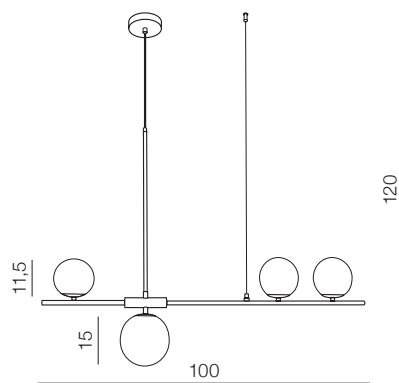

Santander

49

new

Santander

- ❶ AZ4418 (black)
- ❷ AZ4419 (gold)

G9 4x Max 5W
metal/glass