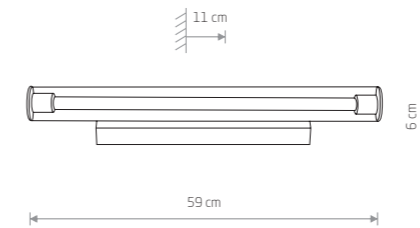

WING LED 7543

WING LED

painted steel

7543 7550

1xLED TUBE T8, max 11W, included

Name	Size	Power	Colour temp.	Luminous flux	Beam angle	Colour Rendering Index (CRI)	Input	Power factor	LED driver	Lifetime	Material
LED TUBE T 8	60 cm	11W LED	3000K	1700 lm	120°	≥80	220-230 V, 50/60 Hz	>0,5	INCL	30000h	CLEAR GLASS

WHITE P004 RAL 9003 BLACK P013 RAL 9005

ION LED M

glass, chrome plated steel

8171

ION LED L

glass, chrome plated steel

8172

Item No.	Power	Colour temp.	Luminous flux	Beam angle	Colour Rendering Index (CRI)	Input	Safety type	Power factor	Ingress protection	Lifetime
8171	12W LED	3000K	870 lm	130°	≥80	~220-230 V, 50/60 Hz	⊕	>0.5	IP20	30000h
8172	18W LED	3000K	1300 lm	130°	≥80	~220-230 V, 50/60 Hz	⊕	>0.5	IP20	30000h