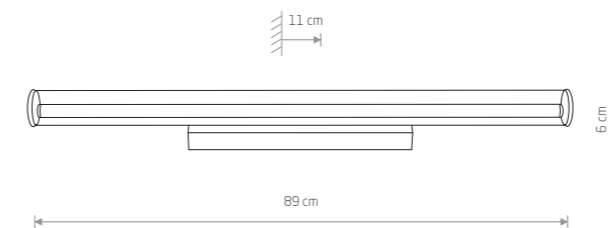

WING LED 7543

WING LED

painted steel

7543 7550

1xLED TUBE T8, max 11W, included

Name	Size	Power	Colour temp.	Luminous flux	Beam angle	Colour Rendering Index (CRI)	Input	Power factor	LED driver	Lifetime	Material
LED TUBE T 8	60 cm	11W LED	3000K	1700 lm	120°	≥80	220-230 V, 50/60 Hz	>0,5	INCL	30000h	CLEAR GLASS

WHITE P004 RAL 9003 BLACK P013 RAL 9005

ION LED M

glass, chrome plated steel

8171

ION LED L

glass, chrome plated steel

8172

Item No.	Power	Colour temp.	Luminous flux	Beam angle	Colour Rendering Index (CRI)	Input	Safety type	Power factor	Ingress protection	Lifetime
8171	12W LED	3000K	870 lm	130°	≥80	~220-230 V, 50/60 Hz	⊕	>0.5	IP20	30000h
8172	18W LED	3000K	1300 lm	130°	≥80	~220-230 V, 50/60 Hz	⊕	>0.5	IP20	30000h