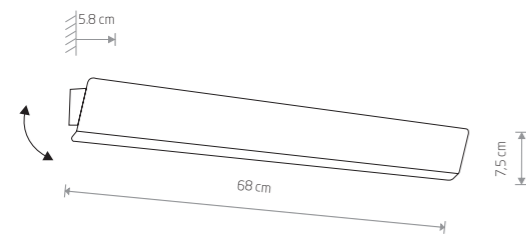

WING LED 7543

WING LED

painted steel

7543 7550

1xLED TUBE T8, max 11W, included

Name	Size	Power	Colour temp.	Luminous flux	Beam angle	Colour Rendering Index (CRI)	Input	Power factor	LED driver	Lifetime	Material
LED TUBE T 8	60 cm	11W LED	3000K	1700 lm	120°	≥80	220-230 V, 50/60 Hz	>0,5	INCL	30000h	CLEAR GLASS

WHITE P004 RAL 9003 BLACK P013 RAL 9005

ION LED M

glass, chrome plated steel

8171

ION LED L

glass, chrome plated steel

8172

Item No.	Power	Colour temp.	Luminous flux	Beam angle	Colour Rendering Index (CRI)	Input	Safety type	Power factor	Ingress protection	Lifetime
8171	12W LED	3000K	870 lm	130°	≥80	~220-230 V, 50/60 Hz	⊕	>0.5	IP20	30000h
8172	18W LED	3000K	1300 lm	130°	≥80	~220-230 V, 50/60 Hz	⊕	>0.5	IP20	30000h