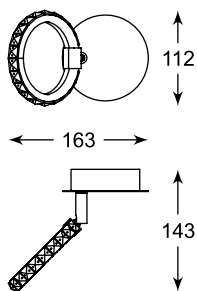

TOLEDO
Spot
CK170815-1
1xLED 5W 250 LM 3000K
chrome iron stainless steel
aluminium crystal

TOLEDO
Spot
TK170815-2
2xLED 5W 500 LM 3000K
chrome iron stainless steel
aluminium crystal

TOLEDO
Spot
TK170815-3
3xLED 5W 750 LM 3000K
chrome iron stainless steel
aluminium crystal

TOLEDO
Spot
CK170815-4
4xLED 5W 1000 LM 3000K
chrome iron stainless steel
aluminium crystal