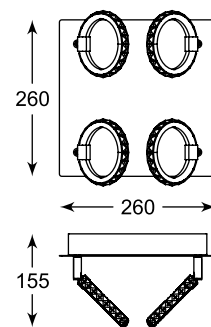

TOLEDO
Spot
CK170815-1
1xLED 5W 250 LM 3000K
chrome iron stainless steel
aluminium crystal

TOLEDO
Spot
TK170815-2
2xLED 5W 500 LM 3000K
chrome iron stainless steel
aluminium crystal

TOLEDO
Spot
TK170815-3
3xLED 5W 750 LM 3000K
chrome iron stainless steel
aluminium crystal

TOLEDO
Spot
CK170815-4
4xLED 5W 1000 LM 3000K
chrome iron stainless steel
aluminium crystal