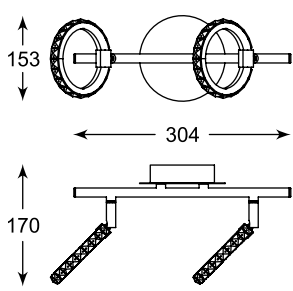

TOLEDO
Spot
CK170815-1
1xLED 5W 250 LM 3000K
chrome iron stainless steel
aluminium crystal

TOLEDO
Spot
TK170815-2
2xLED 5W 500 LM 3000K
chrome iron stainless steel
aluminium crystal

TOLEDO
Spot
TK170815-3
3xLED 5W 750 LM 3000K
chrome iron stainless steel
aluminium crystal

TOLEDO
Spot
CK170815-4
4xLED 5W 1000 LM 3000K
chrome iron stainless steel
aluminium crystal