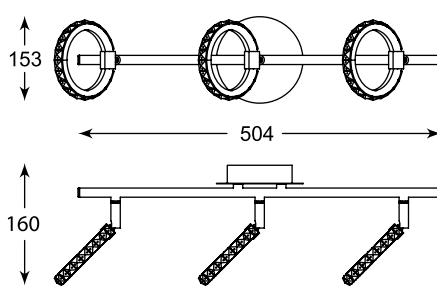

TOLEDO
Spot
CK170815-1
1xLED 5W 250 LM 3000K
chrome iron stainless steel
aluminium crystal

TOLEDO
Spot
TK170815-2
2xLED 5W 500 LM 3000K
chrome iron stainless steel
aluminium crystal

TOLEDO
Spot
TK170815-3
3xLED 5W 750 LM 3000K
chrome iron stainless steel
aluminium crystal

TOLEDO
Spot
CK170815-4
4xLED 5W 1000 LM 3000K
chrome iron stainless steel
aluminium crystal