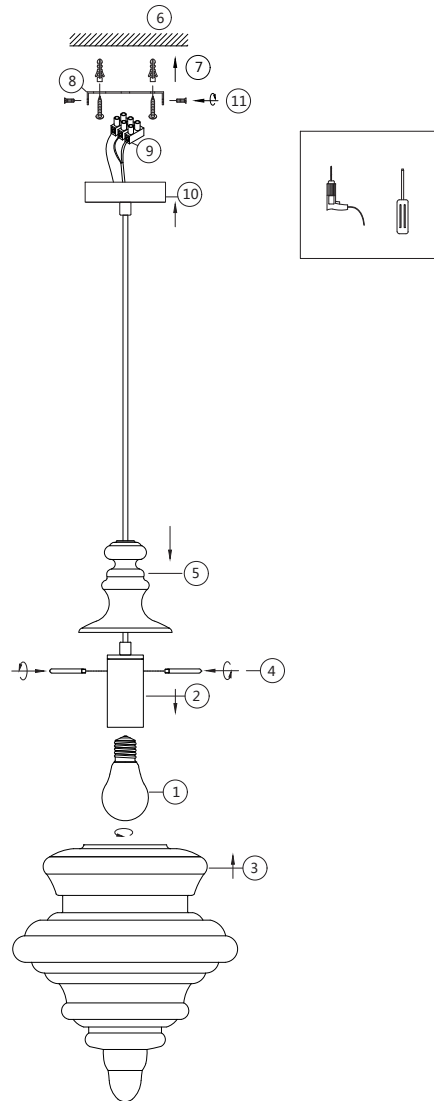

Instruction

P057PL-01B

1 x E27 (60W)

Recommended to use with LED bulbs

Model: P057PL-01B

Collection: Pendant

Series: Trottoia

Pendant Lamps