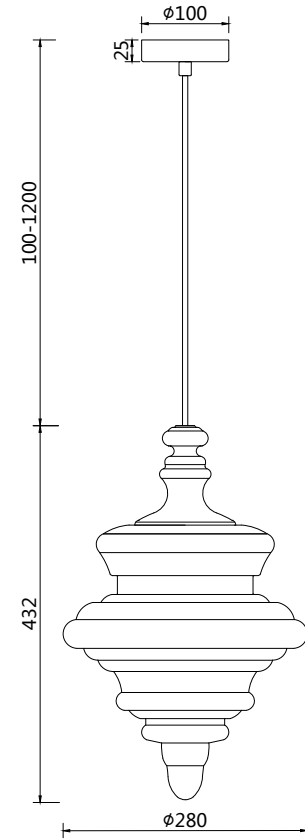

Instruction

P057PL-01B

1 x E27 (60W)

Recommended to use with LED bulbs

Model: P057PL-01B

Collection: Pendant

Series: Trottoia

Pendant Lamps