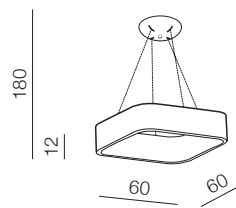

Solvent S Pendant CCT SMART 60 + Remote Control LED

- 1 AZ3983 (grey)
- 2 AZ3982 (white)
- 3 AZ3981 (black)

LED 42W 3300lm CCT
steel/acryl