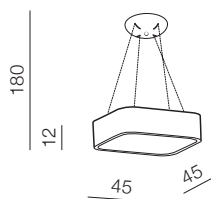

# Solvent CCT SMART

new 218

1 GREY

2 WHITE

3 BLACK

CCT = 3000÷6000K Dimmable Remote Control

**Solvent S Pendant CCT SMART 45 + Remote Control** LED

- 1 AZ3980 (grey)
- 2 AZ3979 (white)
- 3 AZ3978 (black)