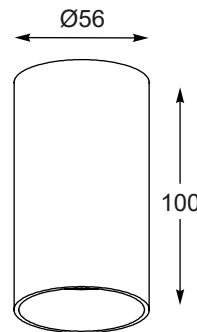

**LOMO CL1**  
Spot  
**1. 20001-BK (black)**  
1xG9 MAX 40W  
aluminium full black  
**2. 20001-WH (white)**  
1xG9 MAX 40W  
aluminium full white

**TUBA SL1**  
Spot  
**3. 92680 (black)**  
1xGU10 MAX 50W  
aluminium full black  
**4. 92679 (white)**  
1xGU10 MAX 50W  
aluminium full white