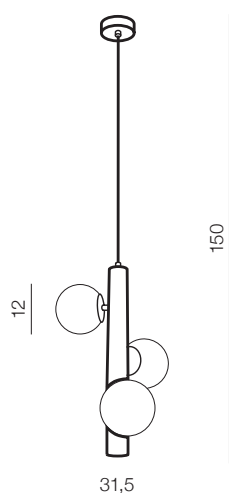

Cortega

51

new

1 BLACK

2 GOLD

Cortega

- 1 AZ4424 (black)
- 2 AZ4425 (gold)

G9 3x Max 5W
metal glass