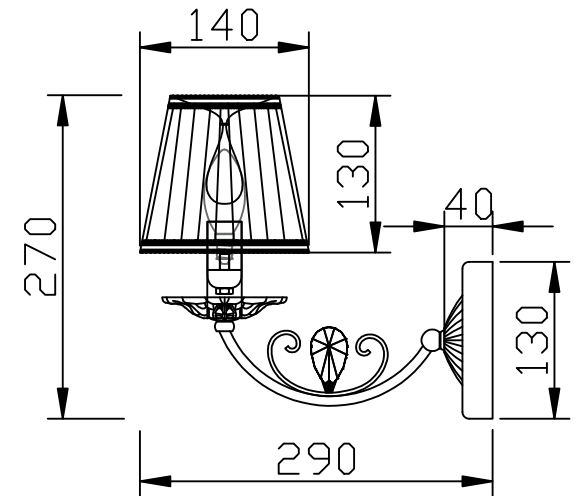

# INSTRUCTION

**MODEL:** FR2307-WL-01-WG  
SCONCE

1 X E14 (40W)

FREYA-LIGHT.COM