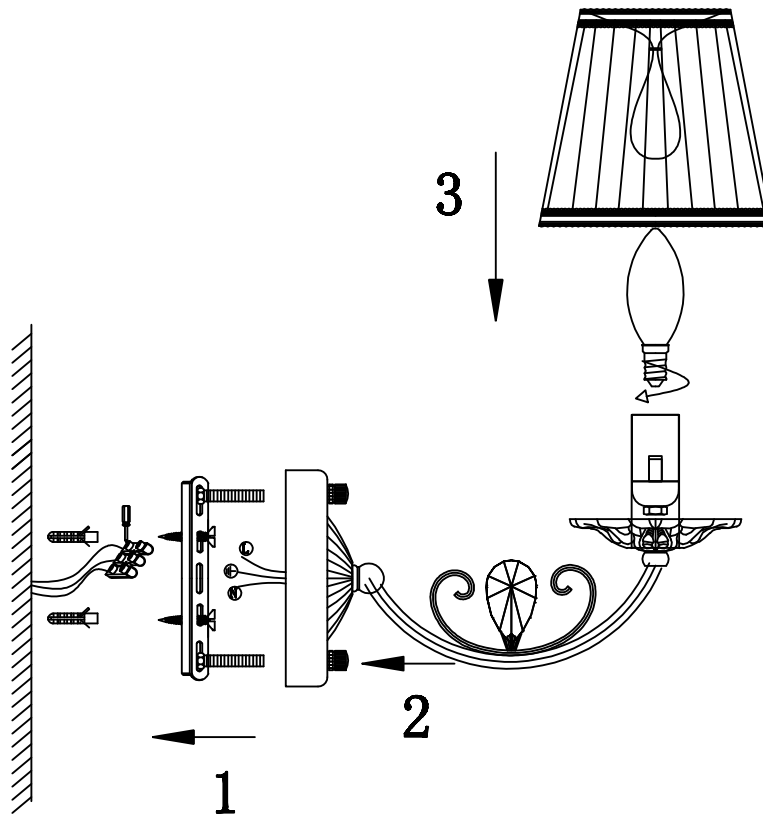

# INSTRUCTION

**MODEL:** FR2307-WL-01-WG  
SCONCE

1 X E14 (40W)

FREYA-LIGHT.COM