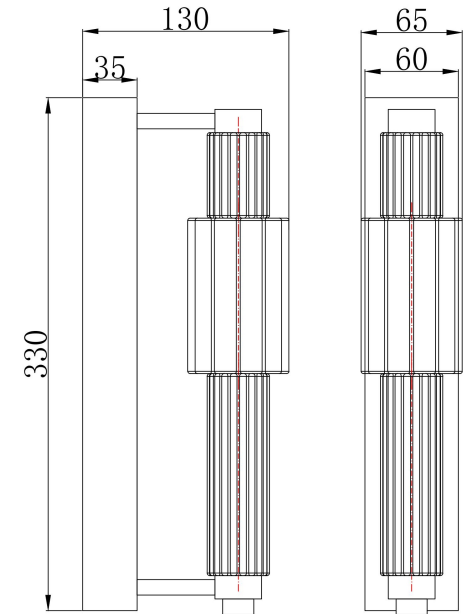

## Instruction

### MOD308WL-L9GN3K

MAX 8W  
800 Lumen

Model: MOD308WL-L9GN3K

Collection: Modern

Wall Lamps