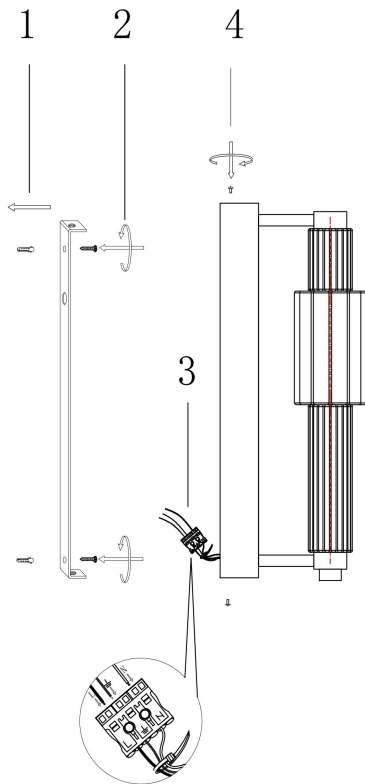

## Instruction

### MOD308WL-L9GN3K

MAX 8W  
800 Lumen

Model: MOD308WL-L9GN3K

Collection: Modern

Wall Lamps