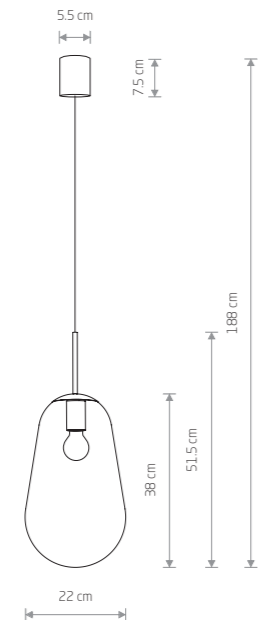

PEAR S

glass, brass-plated steel, painted steel

8673

1xE27, max 40W

glass, painted steel

7800

1xE27, max 40W

PEAR M

glass, brass-plated steel, painted steel

8672

1xE27, max 40W

glass, painted steel

7798

1xE27, max 40W

PEAR L

glass, brass-plated steel, painted steel

8671

1xE27, max 40W

glass, painted steel

7797

1xE27, max 40W

PEAR

glass, brass-plated steel, painted steel

7794

3xE27, max 40W

TRANSPARENT

BRASS

BLACK P013 RAL 9005

TRANSPARENT

BRASS

BLACK P013 RAL 9005