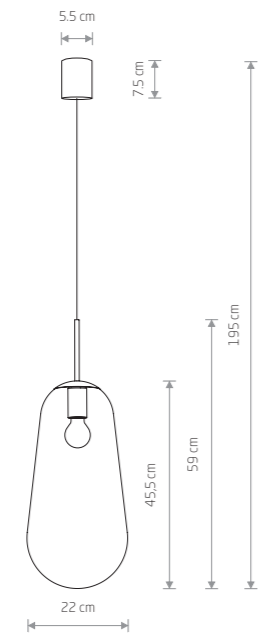

PEAR S

glass, brass-plated steel, painted steel

8673

1xE27, max 40W

glass, painted steel

7800

1xE27, max 40W

PEAR M

glass, brass-plated steel, painted steel

8672

1xE27, max 40W

glass, painted steel

7798

1xE27, max 40W

PEAR L

glass, brass-plated steel, painted steel

8671

1xE27, max 40W

glass, painted steel

7797

1xE27, max 40W

PEAR

glass, brass-plated steel, painted steel

7794