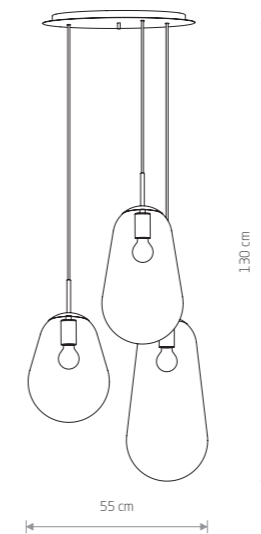

PEAR S

glass, brass-plated steel, painted steel

8673

1xE27, max 40W

glass, painted steel

7800

1xE27, max 40W

PEAR M

glass, brass-plated steel, painted steel

8672

1xE27, max 40W

glass, painted steel

7798

1xE27, max 40W

PEAR L

glass, brass-plated steel, painted steel

8671

1xE27, max 40W

glass, painted steel

7797

1xE27, max 40W

PEAR

glass, brass-plated steel, painted steel

7794