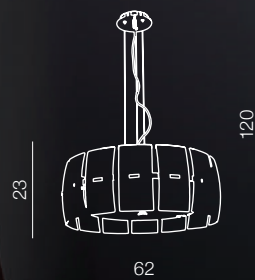

# Taurus

76

## Taurus

AZ0145 (white)

E27 4x 25W  
glass/chrome