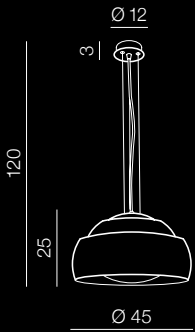

## Genoa

**AZ3164**

(black/white)

E27 1x Max 60W only LED  
glass/metal/fabric