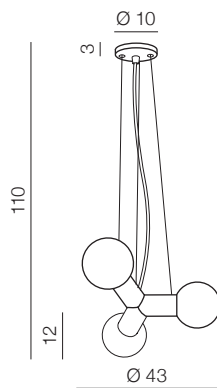

Pope

new

158

1 GOLD

2 BLACK

Pope

- 1 AZ3170 (gold)
- 2 AZ3171 (black)

G9 3x Max 40W only LED
glass/metal