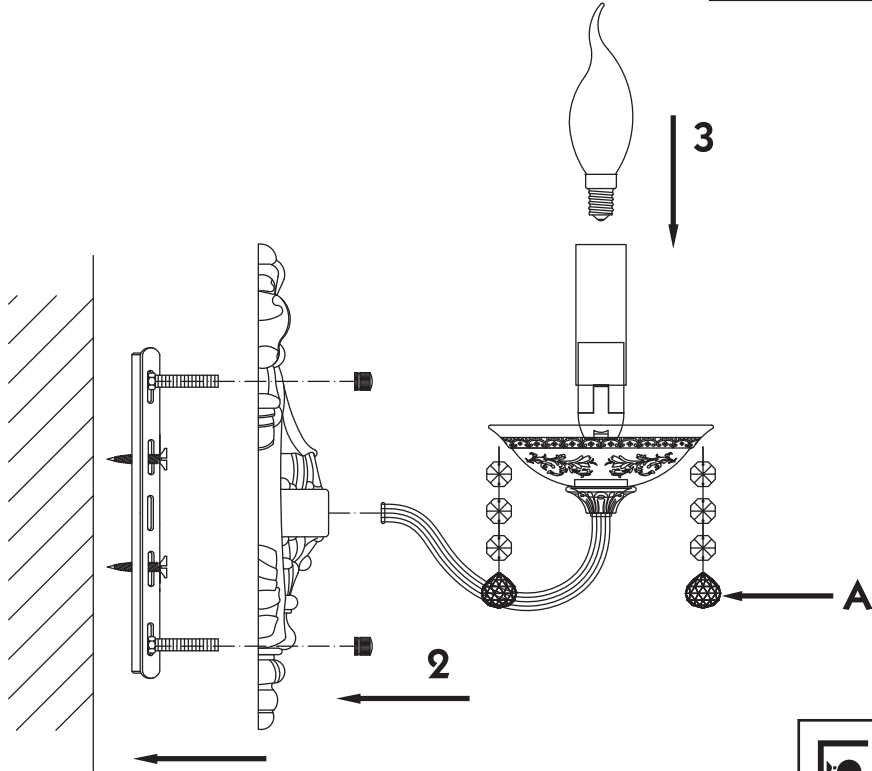

# Instruction

Collection: Elegant  
Series: Bellona  
Model: ARM386-01-W  
Wall-mounted

– Wall-mounted

1 x E14 (60w)

**MAYTONI**  
DECORATIVE LIGHTING

[www.maytoni.de](http://www.maytoni.de)