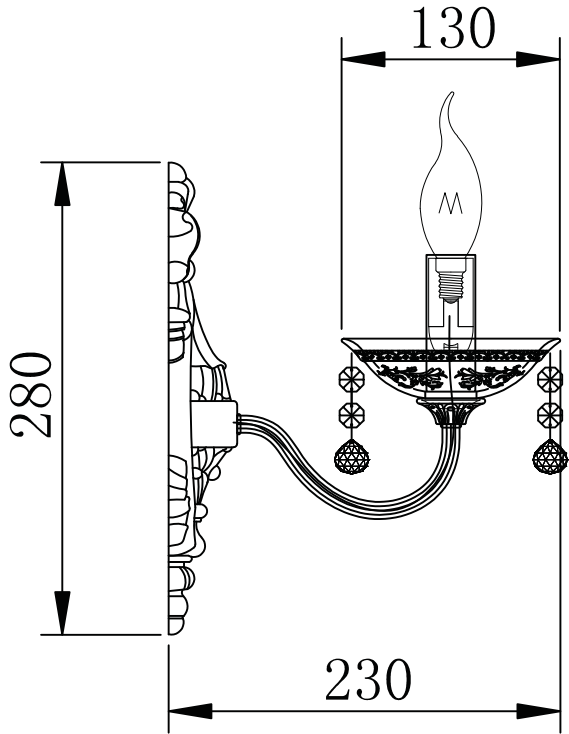

# Instruction

Collection: Elegant  
Series: Bellona  
Model: ARM386-01-W  
Wall-mounted

– Wall-mounted

1 x E14 (60w)

**MAYTONI**  
DECORATIVE LIGHTING

[www.maytoni.de](http://www.maytoni.de)